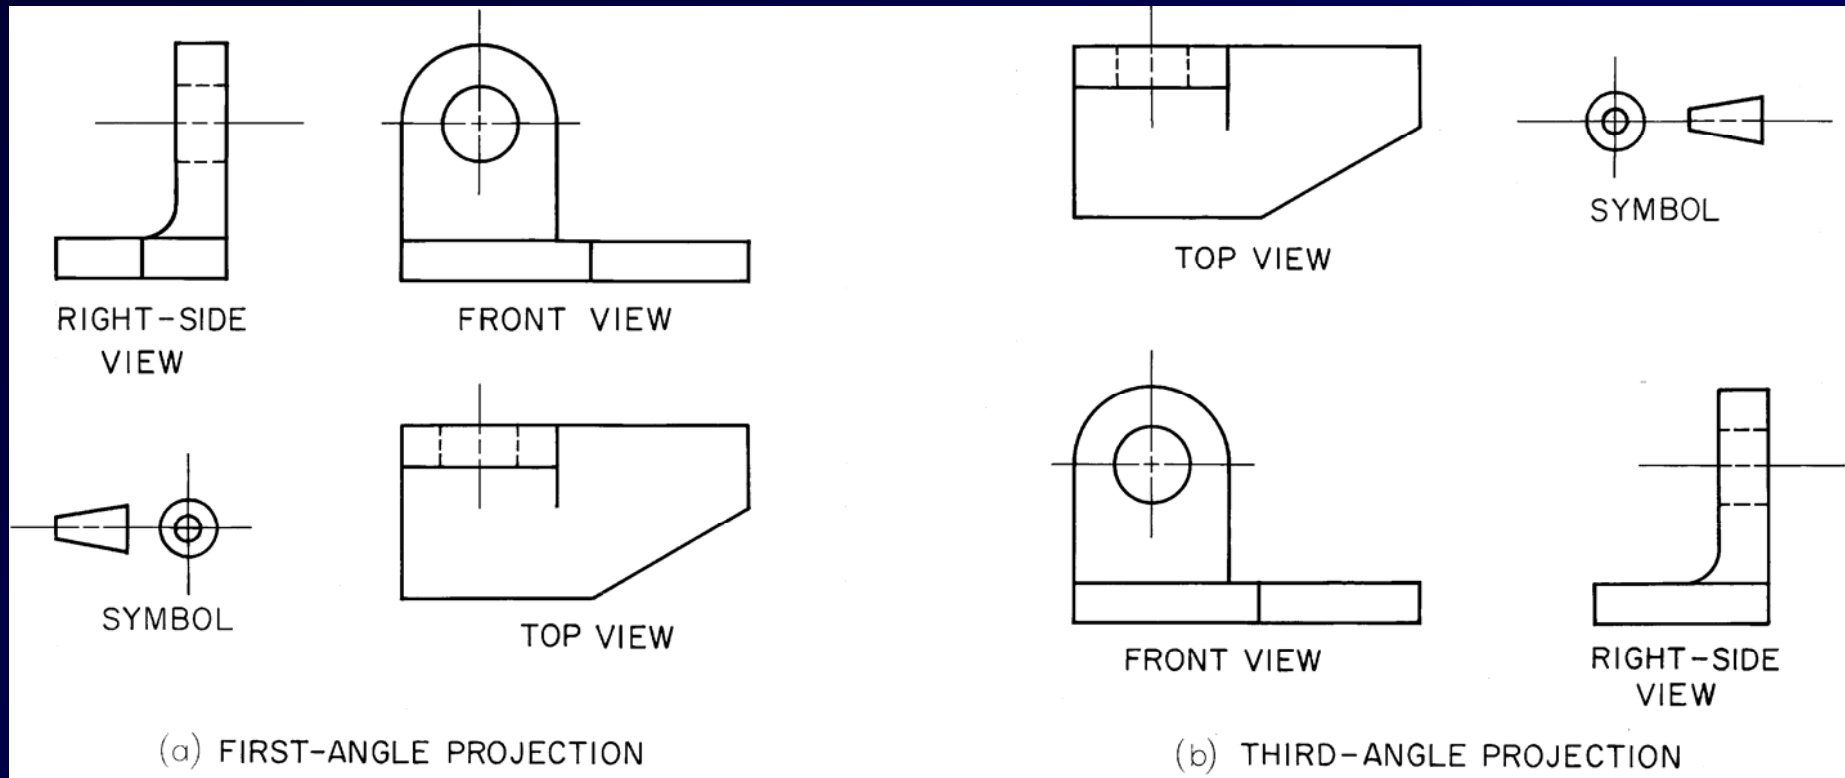

Symbols for 1st & 3rd Angle Projection

Third angle projection is used in the U.S., and Canada

PROJECTION : 1st Angle ISO
Scale : ~ 1:5

ELDAR FIHMAN
Style: futuristic

TOP View

מבט על

ISOMETRIC View

מבט איזומטרי

FRONT View

מבט פנים

RIGHT SIDE View

מבט צד ימין

PROJECTION: 3rd Angle ANSI
Scale: ~ 1:5

ELDAR FIHMAN
Style: futuristic

ORTHOGRAPHIC MULTIVIEW PROJECTION
ISO STANDARD (1st Angle) PROJECTION
ANSI STANDARD (3rd Angle) PROJECTION

TOP VIEW

ANSI = AMERICAN STANDARD INSTITUTION

LEFT SIDE VIEW

FRONT VIEW

RIGHT SIDE VIEW

Salvatore Lucania, better known as Lucky Luciano, was the architect of the American Mafia. He is pictured here in a 1936 New York Police Department mug shot.

RIGHT SIDE VIEW

FRONT VIEW

LEFT SIDE VIEW

TOP VIEW

EUROPEAN PROJECTION ISO = INTERNATIONAL STANDARD ORGANIZATION