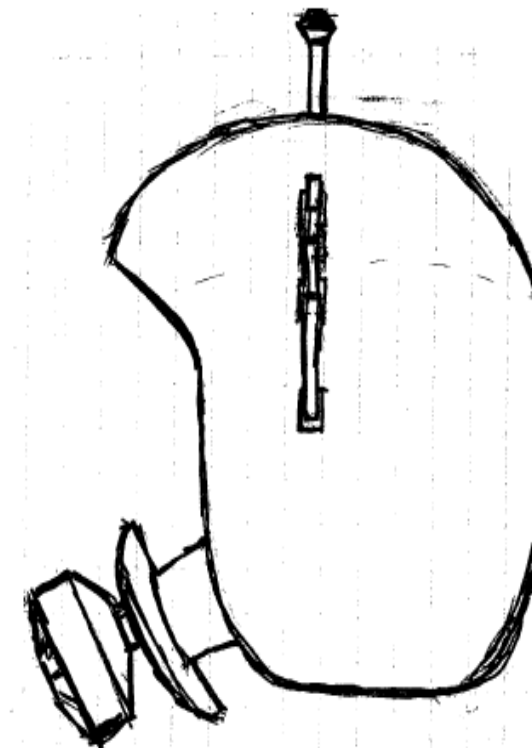

Symbols for 1st & 3rd Angle Projection

Third angle projection is used in the U.S., and Canada

PROJECTION : 1st Angle ISO
Scale : ~ 1:5

ELDAR FIHMAN
Style: futuristic

TOP View

מבט על

ISOMETRIC View

מבט איזומטרי

FRONT View

מבט פנים

RIGHT SIDE View

מבט צד ימין

PROJECTION: 3rd Angle ANSI
Scale: ~ 1:5

ELDAR FIHMAN
Style: futuristic

ORTHOGRAPHIC MULTIVIEW PROJECTION
ISO STANDARD (1st Angle) PROJECTION
ANSI STANDARD (3rd Angle) PROJECTION

TOP VIEW

ANSI = AMERICAN STANDARD INSTITUTION

LEFT SIDE VIEW

FRONT VIEW

RIGHT SIDE VIEW

Salvatore Lucania, better known as Lucky Luciano, was the architect of the American Mafia. He is pictured here in a 1936 New York Police Department mug shot.

RIGHT SIDE VIEW

FRONT VIEW

LEFT SIDE VIEW

TOP VIEW

EUROPEAN PROJECTION ISO = INTERNATIONAL STANDARD ORGANIZATION