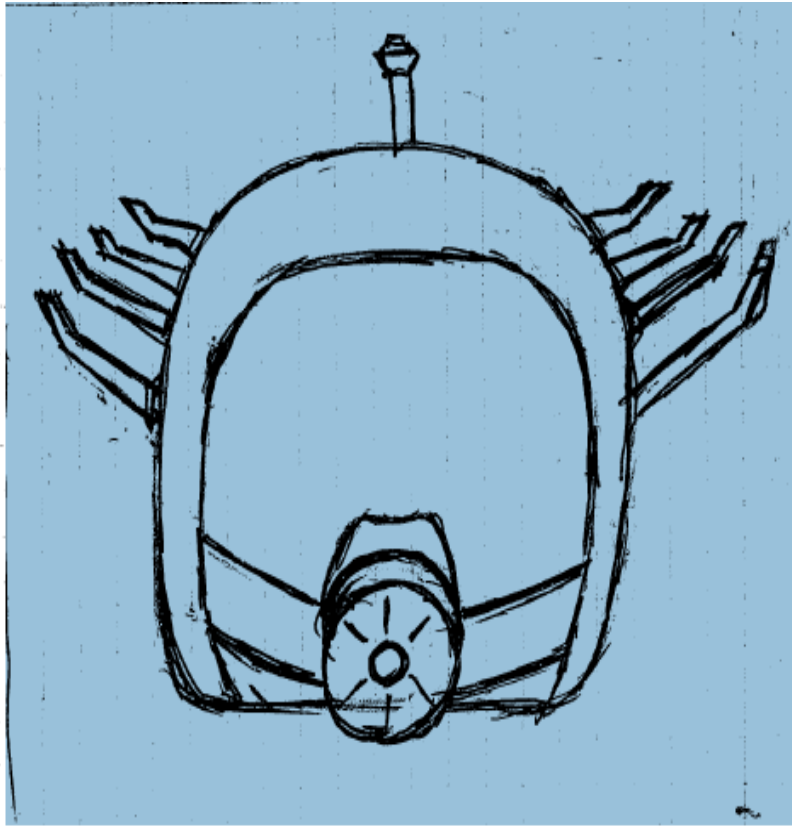

Symbols for 1st & 3rd Angle Projection

Third angle projection is used in the U.S., and Canada

PROJECTION : 1st Angle ISO
Scale : ~ 1:5

ELDAR FIHMAN
Style: futuristic

TOP View

מבט על

ISOMETRIC View

מבט איזומטרי

FRONT View

מבט פנים

RIGHT SIDE View

מבט צד ימין

PROJECTION: 3rd Angle ANSI
Scale: ~ 1:5

ELDAR FIHMAN
Style: futuristic

ORTHOGRAPHIC MULTIVIEW PROJECTION
ISO STANDARD (1st Angle) PROJECTION
ANSI STANDARD (3rd Angle) PROJECTION

TOP VIEW

ANSI = AMERICAN STANDARD INSTITUTION

LEFT SIDE VIEW

FRONT VIEW

RIGHT SIDE VIEW

Salvatore Lucania, better known as Lucky Luciano, was the architect of the American Mafia. He is pictured here in a 1936 New York Police Department mug shot.

RIGHT SIDE VIEW

FRONT VIEW

LEFT SIDE VIEW

TOP VIEW

EUROPEAN PROJECTION ISO = INTERNATIONAL STANDARD ORGANIZATION