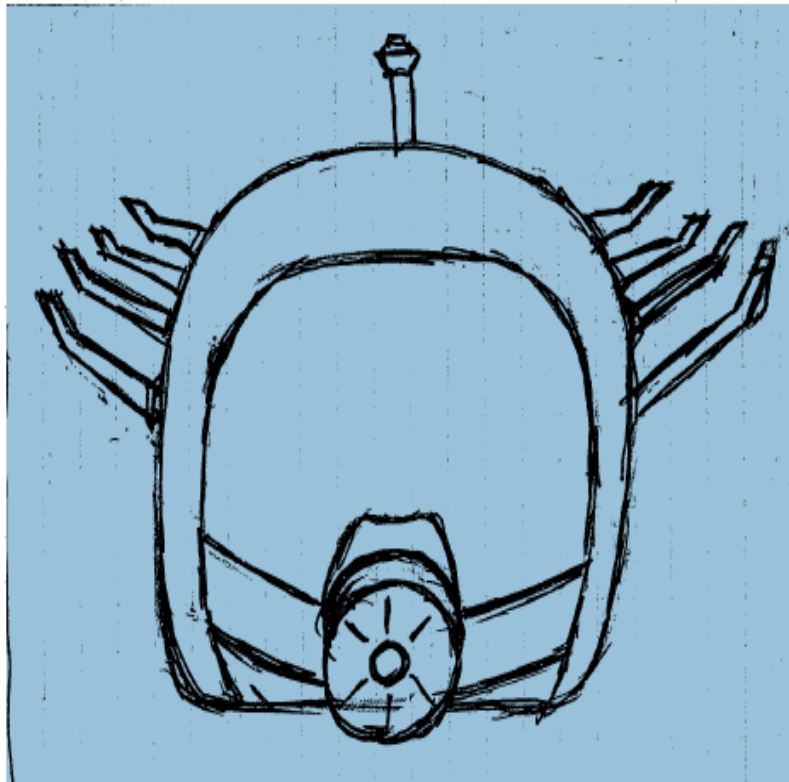

Symbols for 1st & 3rd Angle Projection

Third angle projection is used in the U.S., and Canada

PROJECTION : 1st Angle ISO
Scale : ~ 1:5

ELDAR FIHMAN
Style: futuristic

TOP View

מבט על

ISOMETRIC View

מבט איזומטרי

FRONT View

מבט פנים

RIGHT SIDE View

מבט צד ימין

PROJECTION: 3rd Angle ANSI
Scale: ~ 1:5

ELDAR FIHMAN
Style: futuristic

ORTHOGRAPHIC MULTIVIEW PROJECTION
ISO STANDARD (1st Angle) PROJECTION
ANSI STANDARD (3rd Angle) PROJECTION

TOP VIEW

ANSI = AMERICAN STANDARD INSTITUTION

LEFT SIDE VIEW

FRONT VIEW

RIGHT SIDE VIEW

Salvatore Lucania, better known as Lucky Luciano, was the architect of the American Mafia. He is pictured here in a 1936 New York Police Department mug shot.

RIGHT SIDE VIEW

FRONT VIEW

LEFT SIDE VIEW

TOP VIEW

EUROPEAN PROJECTION ISO = INTERNATIONAL STANDARD ORGANIZATION