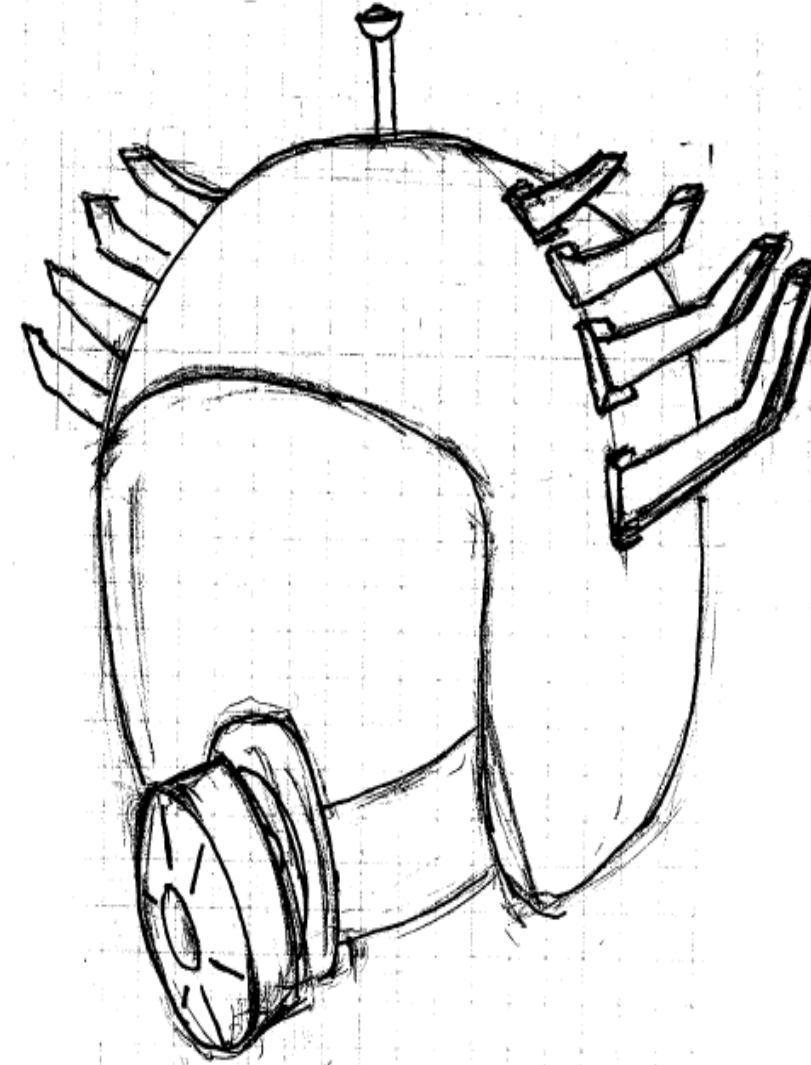

Symbols for 1st & 3rd Angle Projection

Third angle projection is used in the U.S., and Canada

PROJECTION : 1st Angle ISO
Scale : ~ 1:5

ELDAR FIHMAN
Style: futuristic

TOP View

מבט על

ISOMETRIC View

מבט איזומטרי

FRONT View

מבט פנים

RIGHT SIDE View

מבט צד ימין

PROJECTION: 3rd Angle ANSI
Scale: ~ 1:5

ELDAR FIHMAN
Style: futuristic

ORTHOGRAPHIC MULTIVIEW PROJECTION
ISO STANDARD (1st Angle) PROJECTION
ANSI STANDARD (3rd Angle) PROJECTION

TOP VIEW

ANSI = AMERICAN STANDARD INSTITUTION

LEFT SIDE VIEW

FRONT VIEW

RIGHT SIDE VIEW

Salvatore Lucania, better known as Lucky Luciano, was the architect of the American Mafia. He is pictured here in a 1936 New York Police Department mug shot.

RIGHT SIDE VIEW

FRONT VIEW

LEFT SIDE VIEW

TOP VIEW

EUROPEAN PROJECTION ISO = INTERNATIONAL STANDARD ORGANIZATION