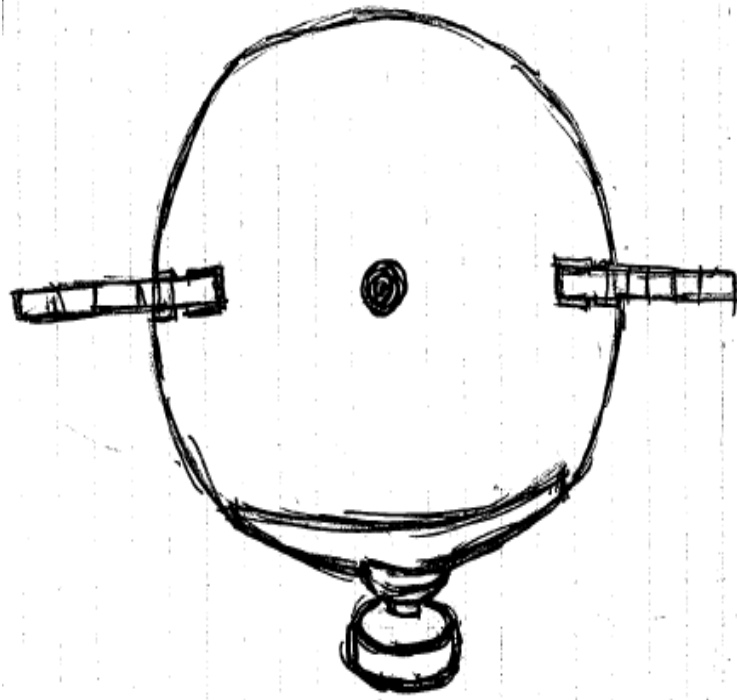

Symbols for 1st & 3rd Angle Projection

Third angle projection is used in the U.S., and Canada

PROJECTION : 1st Angle ISO
Scale : ~ 1:5

ELDAR FIHMAN
Style: futuristic

TOP View

מבט על

ISOMETRIC View

מבט איזומטרי

FRONT View

מבט פנים

RIGHT SIDE View

מבט צד ימין

PROJECTION: 3rd Angle ANSI
Scale: ~ 1:5

ELDAR FIHMAN
Style: futuristic

ORTHOGRAPHIC MULTIVIEW PROJECTION
ISO STANDARD (1st Angle) PROJECTION
ANSI STANDARD (3rd Angle) PROJECTION

TOP VIEW

ANSI = AMERICAN STANDARD INSTITUTION

LEFT SIDE VIEW

FRONT VIEW

RIGHT SIDE VIEW

Salvatore Lucania, better known as Lucky Luciano, was the architect of the American Mafia. He is pictured here in a 1936 New York Police Department mug shot.

RIGHT SIDE VIEW

FRONT VIEW

LEFT SIDE VIEW

TOP VIEW

EUROPEAN PROJECTION ISO = INTERNATIONAL STANDARD ORGANIZATION