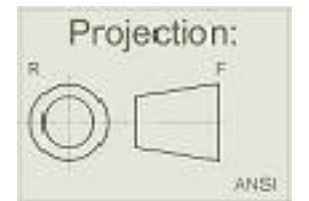

Symbols for 1st & 3rd Angle Projection

Third angle projection is used in the U.S., and Canada

PROJECTION : 1st Angle ISO
Scale : ~ 1:5

ELDAR FIHMAN
Style: futuristic

TOP View

מבט על

ISOMETRIC View

מבט איזומטרי

FRONT View

מבט פנים

RIGHT SIDE View

מבט צד ימין

PROJECTION: 3rd Angle ANSI
Scale: ~ 1:5

ELDAR FIHMAN
Style: futuristic

ORTHOGRAPHIC MULTIVIEW PROJECTION
ISO STANDARD (1st Angle) PROJECTION
ANSI STANDARD (3rd Angle) PROJECTION

TOP VIEW

ANSI = AMERICAN STANDARD INSTITUTION

LEFT SIDE VIEW

FRONT VIEW

RIGHT SIDE VIEW

Salvatore Lucania, better known as Lucky Luciano, was the architect of the American Mafia. He is pictured here in a 1936 New York Police Department mug shot.