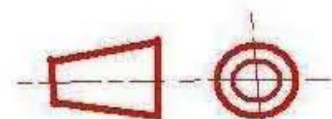

TOP VIEW

ANSI = AMERICAN STANDARD INSTITUTION

LEFT SIDE VIEW

FRONT VIEW

RIGHT SIDE VIEW

Salvatore Lucania, better known as Lucky Luciano, was the architect of the American Mafia. He is pictured here in a 1936 New York Police Department mug shot.

RIGHT SIDE VIEW

FRONT VIEW

LEFT SIDE VIEW

TOP VIEW

EUROPEAN PROJECTION ISO = INTERNATIONAL STANDARD ORGANIZATION