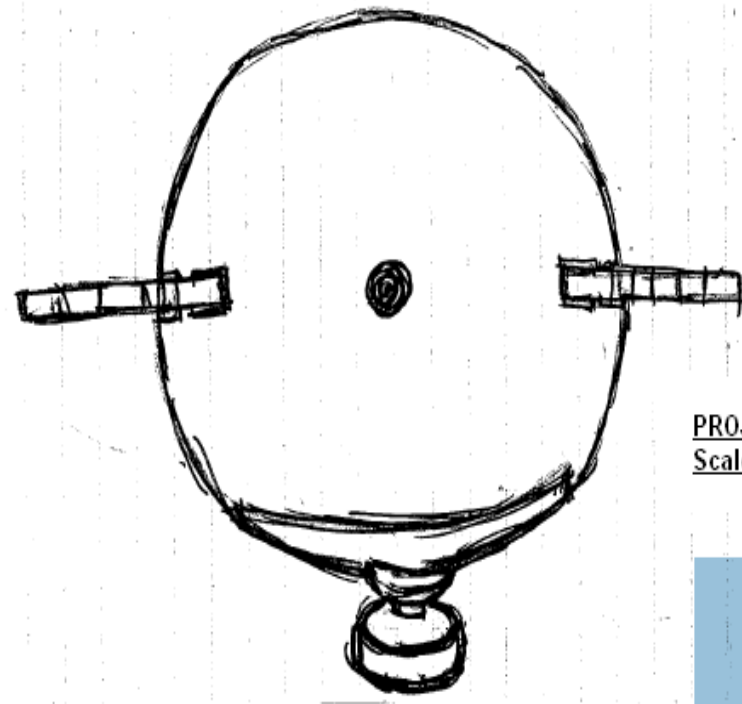

Symbols for 1st & 3rd Angle Projection

Third angle projection is used in the U.S., and Canada

PROJECTION : 1st Angle ISO
Scale : ~ 1:5

ELDAR FIHMAN
Style: futuristic

TOP View

מבט על

ISOMETRIC View

מבט איזומטרי

FRONT View

מבט פנים

RIGHT SIDE View

מבט צד ימין

PROJECTION: 3rd Angle ANSI
Scale: ~ 1:5

ELDAR FIHMAN
Style: futuristic

ORTHOGRAPHIC MULTIVIEW PROJECTION
ISO STANDARD (1st Angle) PROJECTION
ANSI STANDARD (3rd Angle) PROJECTION

TOP VIEW

ANSI = AMERICAN STANDARD INSTITUTION

LEFT SIDE VIEW

FRONT VIEW

RIGHT SIDE VIEW

Salvatore Lucania, better known as Lucky Luciano, was the architect of the American Mafia. He is pictured here in a 1936 New York Police Department mug shot.

RIGHT SIDE VIEW

FRONT VIEW

LEFT SIDE VIEW

TOP VIEW

EUROPEAN PROJECTION ISO = INTERNATIONAL STANDARD ORGANIZATION