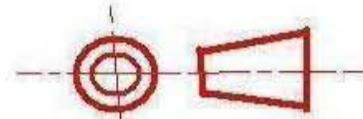

Symbols for 1st & 3rd Angle Projection

Third angle projection is used in the U.S., and Canada

PROJECTION : 1st Angle ISO
Scale : ~ 1:5

ELDAR FIHMAN
Style: futuristic

TOP View

מבט על

ISOMETRIC View

מבט איזומטרי

FRONT View

מבט פנים

RIGHT SIDE View

מבט צד ימין

PROJECTION: 3rd Angle ANSI
Scale: ~ 1:5

ELDAR FIHMAN
Style: futuristic

ORTHOGRAPHIC MULTIVIEW PROJECTION
ISO STANDARD (1st Angle) PROJECTION
ANSI STANDARD (3rd Angle) PROJECTION

TOP VIEW

ANSI = AMERICAN STANDARD INSTITUTION

LEFT SIDE VIEW

FRONT VIEW

RIGHT SIDE VIEW

Salvatore Lucania, better known as Lucky Luciano, was the architect of the American Mafia. He is pictured here in a 1936 New York Police Department mug shot.