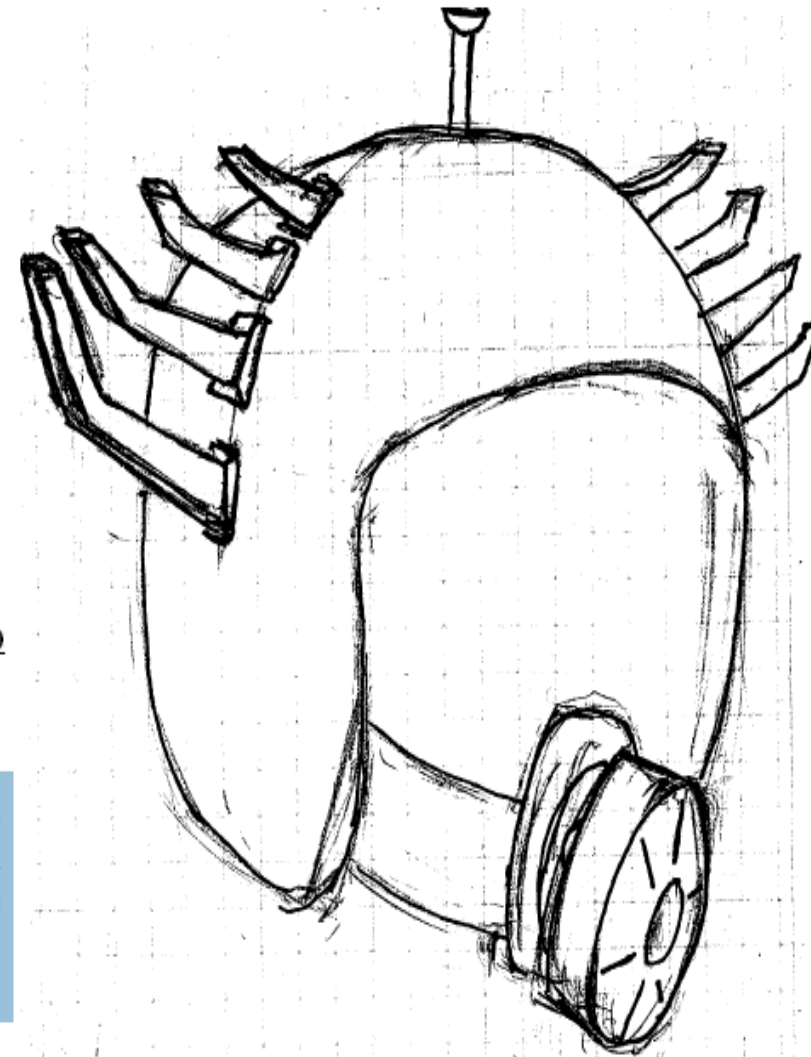

Symbols for 1st & 3rd Angle Projection

Third angle projection is used in the U.S., and Canada

PROJECTION : 1st Angle ISO
Scale : ~ 1:5

ELDAR FIHMAN
Style: futuristic

TOP View

מבט על

ISOMETRIC View

מבט איזומטרי

FRONT View

מבט פנים

RIGHT SIDE View

מבט צד ימין

PROJECTION: 3rd Angle ANSI
Scale: ~ 1:5

ELDAR FIHMAN
Style: futuristic

ORTHOGRAPHIC MULTIVIEW PROJECTION
ISO STANDARD (1st Angle) PROJECTION
ANSI STANDARD (3rd Angle) PROJECTION

TOP VIEW

ANSI = AMERICAN STANDARD INSTITUTION

LEFT SIDE VIEW

FRONT VIEW

RIGHT SIDE VIEW

Salvatore Lucania, better known as Lucky Luciano, was the architect of the American Mafia. He is pictured here in a 1936 New York Police Department mug shot.

RIGHT SIDE VIEW

FRONT VIEW

LEFT SIDE VIEW

TOP VIEW

EUROPEAN PROJECTION ISO = INTERNATIONAL STANDARD ORGANIZATION